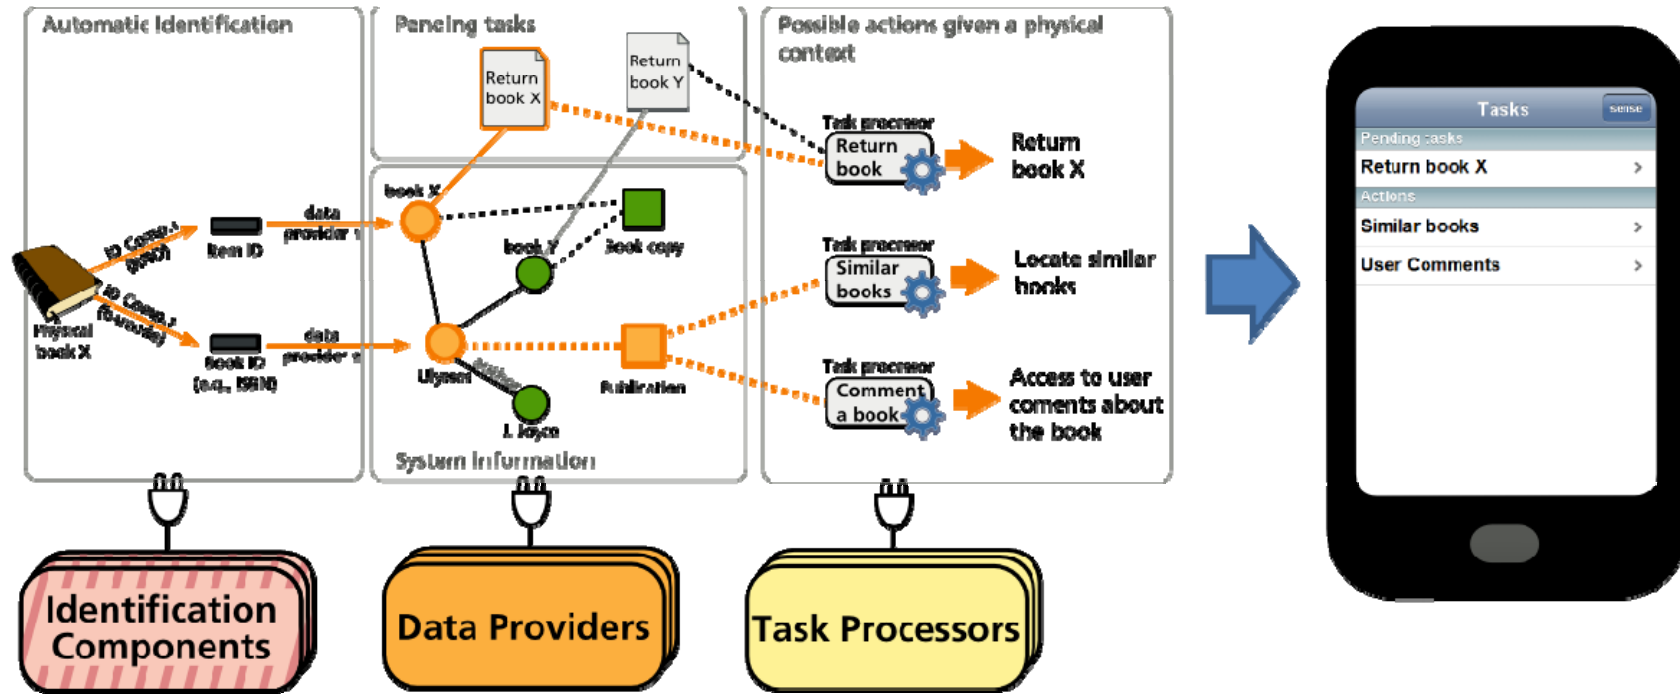

Centro de Investigación
en Métodos de
Producción de Software

Presto: a Pluggable Platform for Supporting User Participation in Smart Workflows

Pau Giner, Carlos Cetina, Joan Fons and Vicente Pelechano

UNIVERSIDAD
POLITECNICA
DE VALENCIA

MobiQuitous 2009

Smart Workflows

- Business processes that cross the boundary to the **physical world**

- Which services are expected by...
 - ...the members?
 - ...the librarians?
 - ...the book editors?

Presto Platform: pluggable components

- **Task processors:** support a specific task
- **Identification components:** mechanisms for accessing the physical environment
- **Data providers:** a possible projection of a physical element in the digital world

Automating the development

- The architecture process followed promotes
 - Separation of concepts from technologies
 - Automation of the technological mapping