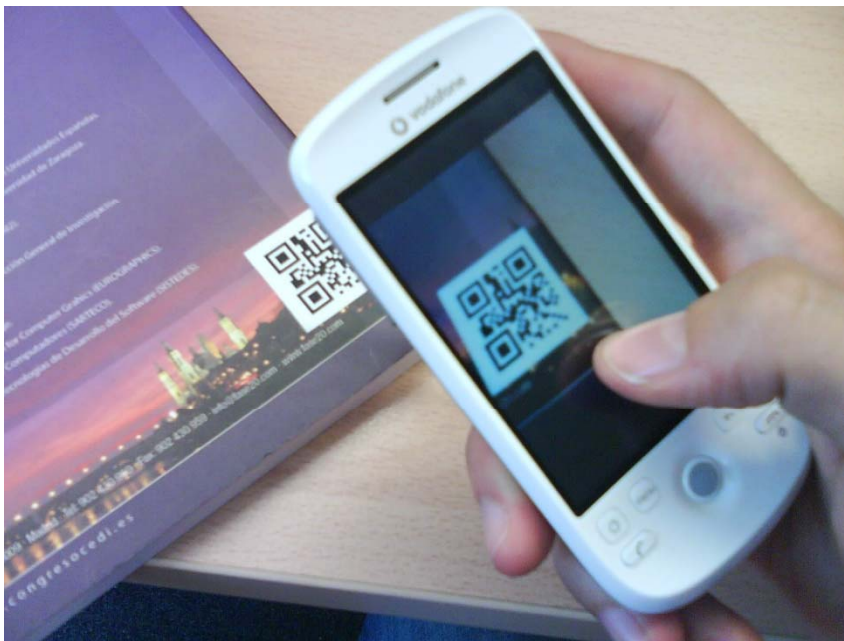

Centro de Investigación
en Métodos de
Producción de Software

Presto: a Pluggable Platform for Supporting User Participation in Smart Workflows

Pau Giner, Carlos Cetina, Joan Fons and Vicente Pelechano

UNIVERSIDAD
POLITECNICA
DE VALENCIA

MobiQuitous 2009

Smart Workflows

- Business processes that cross the boundary to the **physical world**

- Which services are expected by...
 - ...the members?
 - ...the librarians?
 - ...the book editors?